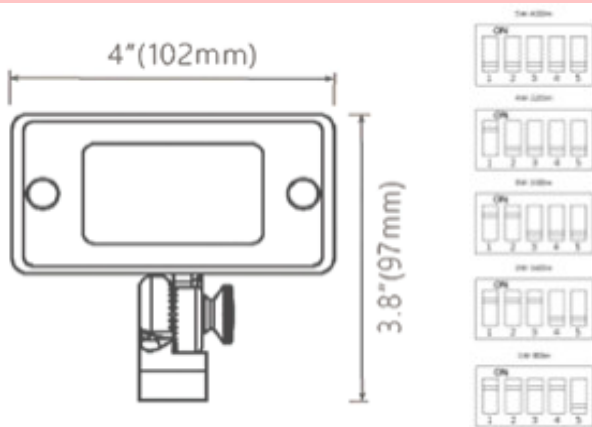

### Product Dimensions

### Specifications

Part Number	SL 2501
Operating Voltage	12V AC/DC
CCT	2700K
Power	1W-5W (adjustable)
Brightness	400lm (max)
Beam Spread	120° (pivoting)
CRI	85+
Construction	Cast Brass
Finish	Antique Bronze
Lead Wire	48" (standard) or custom length
Mounting	10" Stake or tree mount upgrade
Light Source	Integrated Cree LED Fixture
Weight	2.1lbs